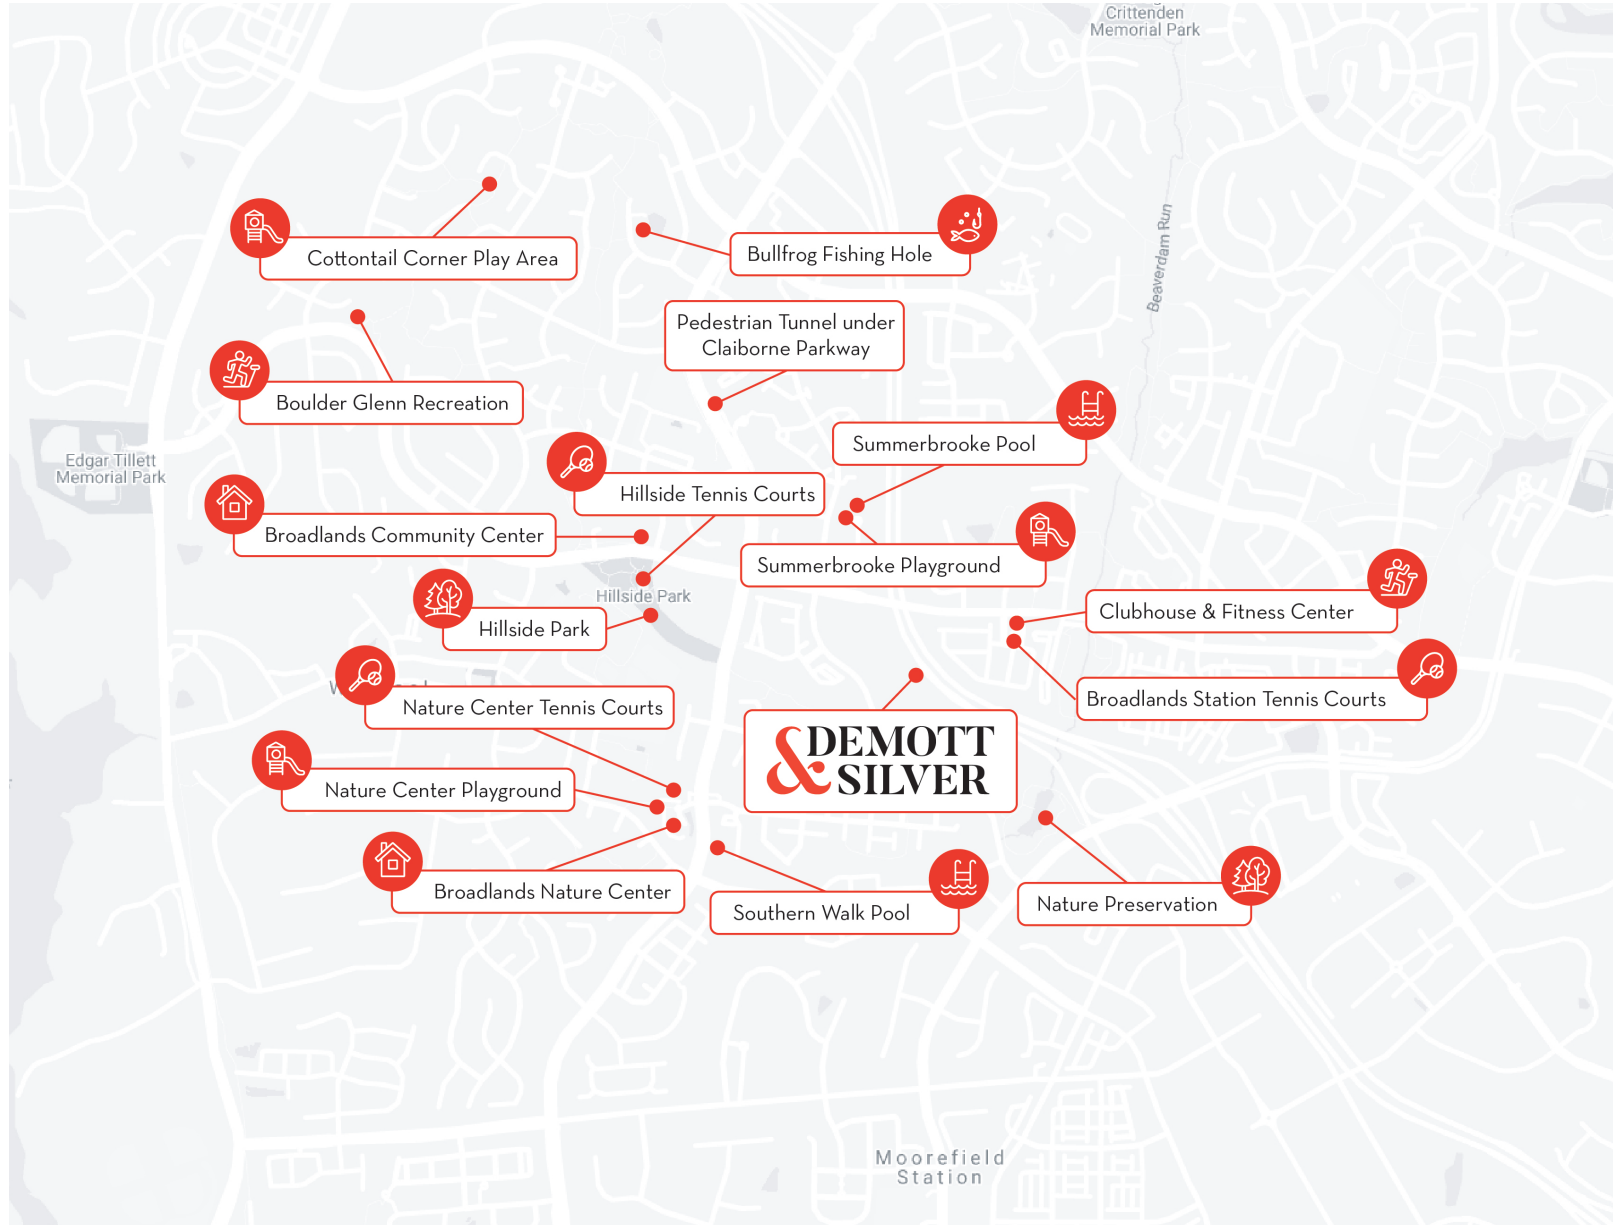

BROADLANDS AMENITY MAP

DEMOTT & SILVER

Van Metre

* This map is for illustrative purposes only. See Community Sales Manager for details. Current as of 07/14/2021.