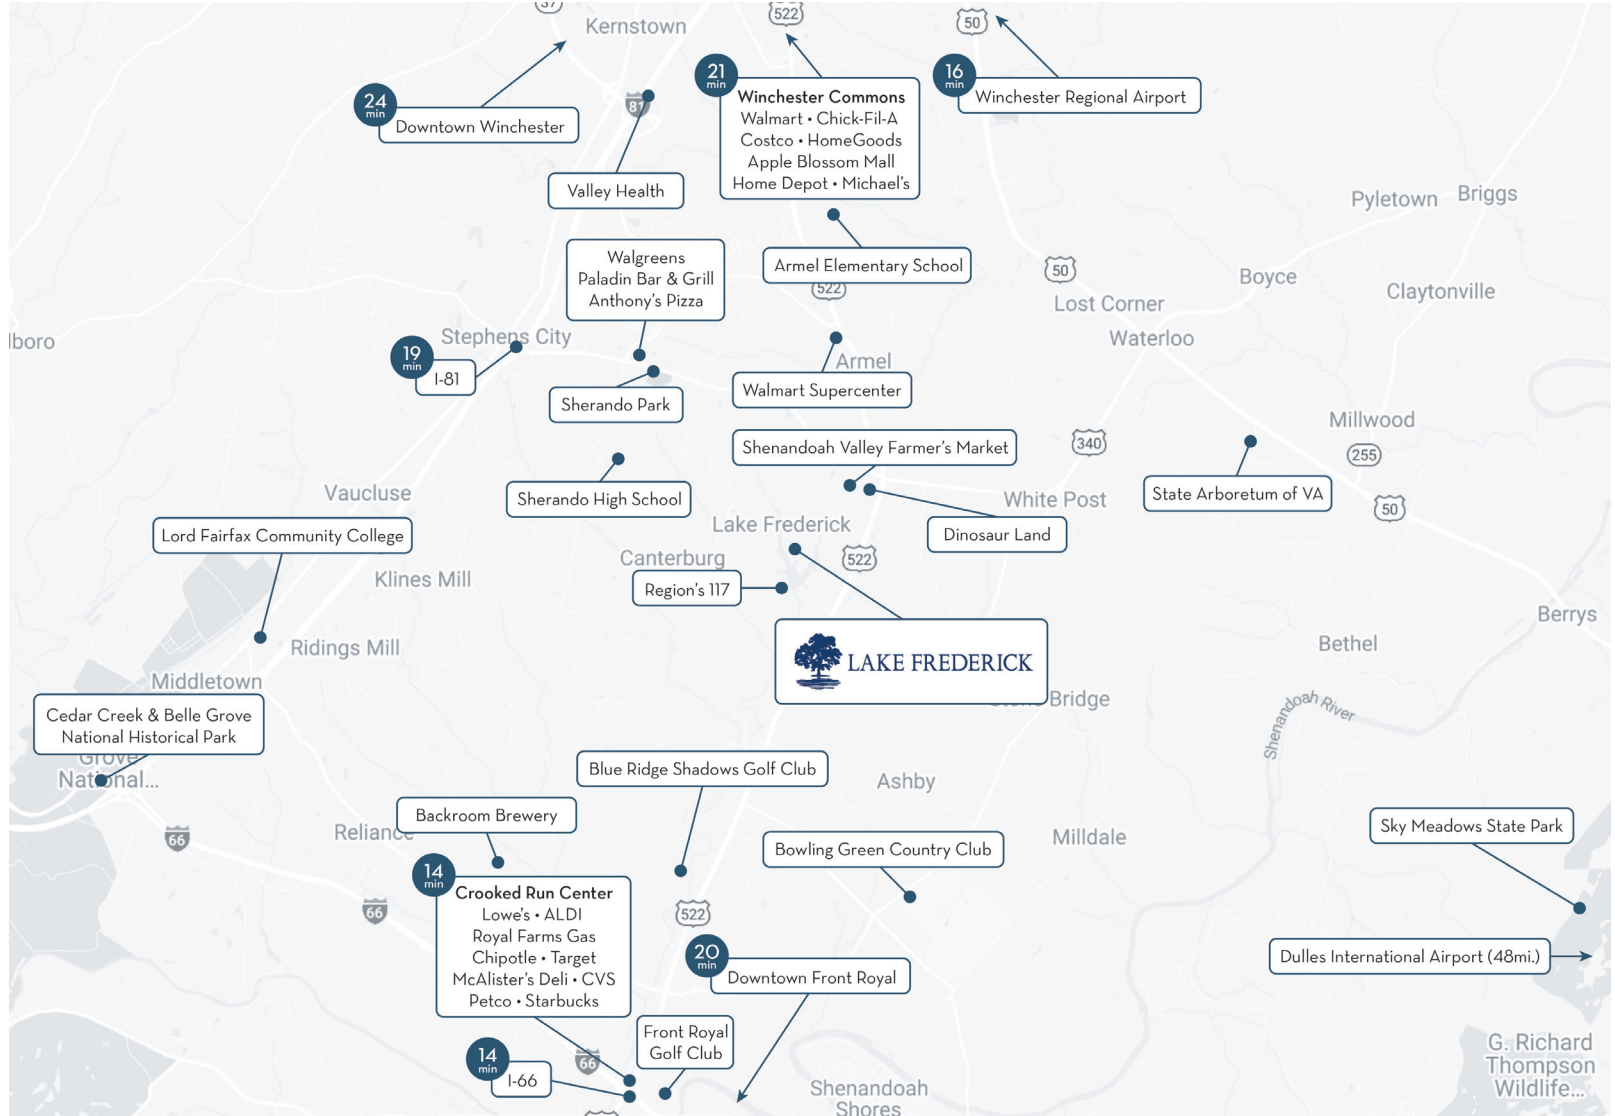

PLACE OF INTEREST MAP

LAKE FREDERICK

Van Metre

* This map is for illustrative purposes only. See Community Sales Manager for details. Current as of 04/26/22.