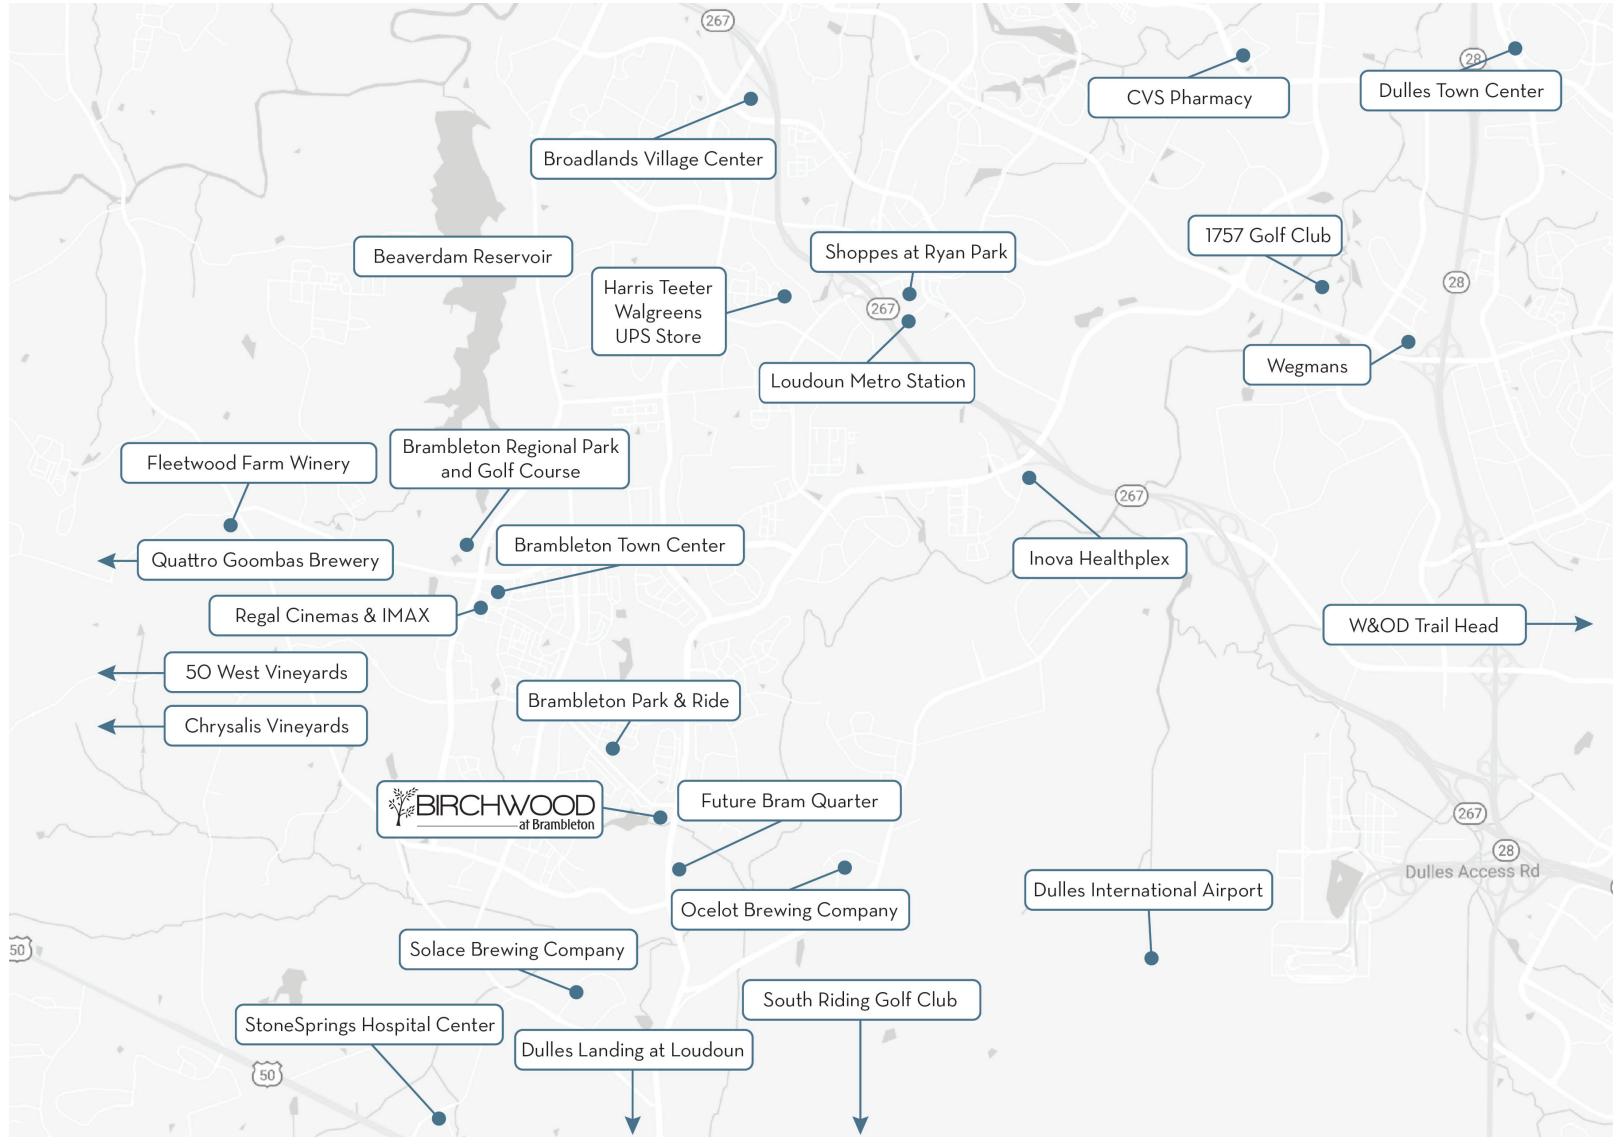

PLACE OF INTEREST MAP

BIRCHWOOD AT BRAMBLETON

Van Metre

*This rendering is for illustrative purposes only. This is an artist's depiction of the proposed development plans for the project, which development plans are subject to change without notice. The rendering is purely conceptual in nature and should not be relied on in making a decision to purchase. Neither seller nor developer make any representation or warranty of any kind, express or implied, regarding the current or future use of properties surrounding the project or elsewhere in the planned community. Birchwood at Brambleton lies within the Airport Impact Overlay District. Due to its proximity to Dulles International Airport, this site is subject to aircraft overflights and aircraft noise. See a Sales Manager for details. Current as of 02/07/2023.