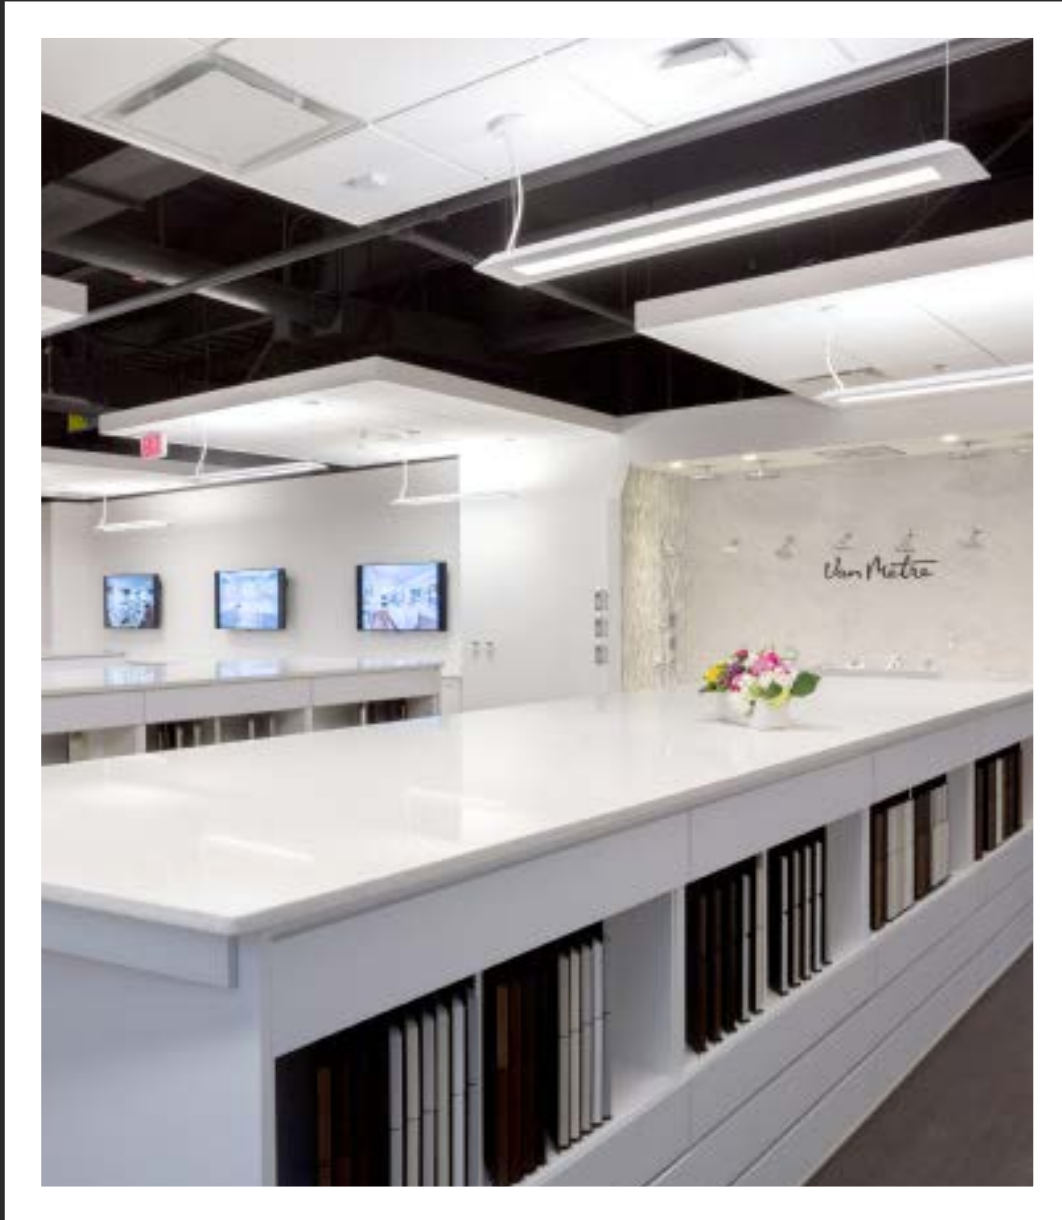

CONTACT US

43045 Van Metre Dr. Suite 150 Broadlands, VA 20148
VanMetreHomes.com

Phone

(703) 348-5800

By Appointment Only

Monday-Thursday
9am-5pm

Friday
9am-3pm

Saturday-Sunday
9am-4:30pm

For More Options, visit <https://www.pinterest.com/VanMetreDesignCentre/>